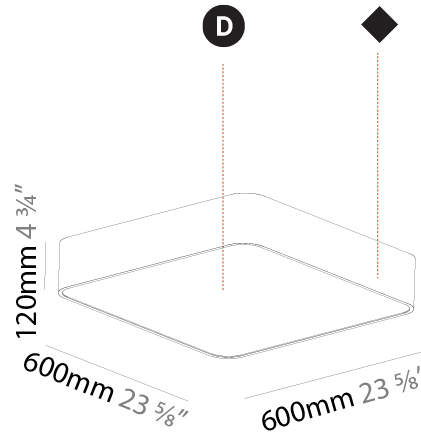

GENERAL

Series: Smoothy
Subseries: Smoothy Standard
Partner: Prolicht
Division: Architectural
Installation: Surface
Product Type: Ceiling Surface
Mounting Location: Ceiling
Light Distribution: Direct

PHYSICAL

Shape: Square
Length (mm): 600
Length (in): 23 5/8
Width (mm): 600
Width (in): 23 5/8
Height (mm): 120
Height (in): 4 3/4
Weight (kg): 11.315
Weight (lbs): 24.89
Diffuser: [PMMA - Opal or Micro-Prism](#)
Fixture Finish: [SSR / BKV / CWI / CRY / HAB / UFT / ITA / RUA / FTG / MYG / LOD / PUS / FRO / FUP / KIA / POP / BLS / SPG / MEY / GOH / CHC / COM / ABZ / JAG / OBR / MOS / ROR](#)
Fixture Material: [Extruded Aluminum / Steel](#)

ELECTRICAL

Lamp Type: LED (Zhaga Standard)
Input Wattage (W): 55
Total Output Wattage (W): 49.7
Dimming: [Non-Dimmable](#)
Driver Included: Yes
Driver Location: Integrated
Driver Type: [Constant Current - Universal](#)
Driver Class: [Class 2](#)
Input Voltage (V): 120 - 277
Constant Current (mA): 350
Upon Request: (Not included - see components) Integral: 0-10Vdc dimming / Phase dimming 120Vac only

LED

[Color Temperature (°K): 3000 / 4000](#)
Max. Delivered Lumen (lm): 5520 / 5720
CRI: >80 CRI
Efficiency (%): 0.867
Lamp Life (hrs): 50000
Upon Request: [Other CCT available](#)

OPTICAL

RATINGS AND CERTIFICATIONS

Certified By: [Certified for North American Standards](#)
IP rating: [IP20](#)

PROJECT
TYPE
SPECIFIER
QUANTITY
DATE