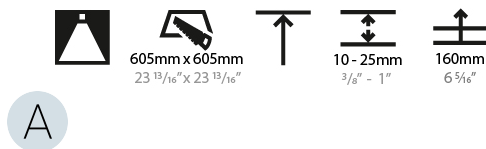

PHYSICAL

Shape: Square
Length (mm): 622
Length (in): 24 1/2
Width (mm): 622
Width (in): 24 1/2
Height (mm): 150
Height (in): 5 7/8
Ceiling Thickness (mm): 10 / 12.5 / 15 / 25
Ceiling Thickness (in): 3/8 or 1/2 or 9/16 or 1
Min. Recessing Depth (mm): 160
Min. Recessing Depth (in): 6 5/16
Weight (kg): 12.317
Weight (lbs): 27.10
Diffuser: PMMA - Opal or Micro-Prism
Fixture Finish: SSR / BKV / CWI / CRY / HAB / UFT / ITA / RUA / FTG / MYG / LOD / PUS / FRO / FUP / KIA / POP / BLS / SPG / MEY / GOH / CHC / COM / ABZ / JAG / OBR / MOS / ROR
Fixture Material: Extruded Aluminum / Steel
Cut-out Measurements: 605mm / 23 13/16" x 605mm / 23 13/16"

ELECTRICAL

Lamp Type: LED (Zhaga Standard)
Input Wattage (W): 55
Total Output Wattage (W): 49.7
Dimming: Non-Dimmable
Driver Included: Yes
Driver Location: Integrated
Driver Type: Constant Current - Universal
Driver Class: Class 2
Input Voltage (V): 120 - 277
Constant Current (MA): 350
Upon Request: (Not included - see components) Integral: 0-10Vdc dimming / Phase dimming 120Vac only

LED

Color Temperature (°K): 3000 / 4000
Max. Delivered Lumen (lm): 5520 / 5720
CRI: >80 CRI
Efficiency (%): 0.827
Lamp Life (hrs): 50000
Upon Request: Other CCT available

OPTICAL

RATINGS AND CERTIFICATIONS

Certified By: Certified for North American Standards
IP rating: IP20