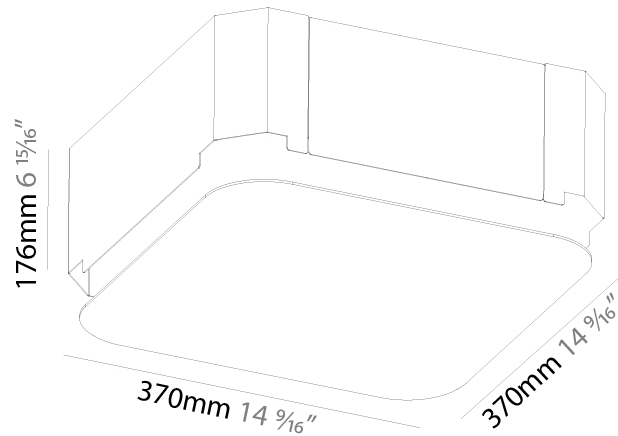

PHYSICAL

Shape: Square
Length (mm): 370
Length (in): 14 9/16
Width (mm): 370
Width (in): 14 9/16
Depth (mm): 176
Depth (in): 6 15/16
Ceiling Thickness (mm): 10 / 12.5 / 15 / 25 / 30
Ceiling Thickness (in): 3/8 or 1/2 or 9/16 or 1 or 1 3/16
Min. Recessing Depth (mm): 200
Min. Recessing Depth (in): 7 7/8
Weight (kg): 4.236
Weight (lbs): 9.32
Diffuser: PMMA - Opal
Fixture Material: Extruded Aluminum / Steel
Cut-out Measurements: 405mm / 15 15/16" x 405mm 15 15/16"
Upon Request: Unique Sizes Unique Ceiling Thickness Unique Mounting Depth Spot Inserts

ELECTRICAL

Lamp Type: LED (Zhaga Standard)
Input Wattage (W): 13.2
Total Output Wattage (W): 12.4
Dimming: Non-Dimmable
Driver Included: Yes
Driver Location: Integrated
Driver Type: Constant Current - Universal
Driver Class: Class 2
Input Voltage (V): 120 - 277
Constant Current (MA): 350
Upon Request: (Not included - see components) Integral: 0-10Vdc dimming / Phase dimming 120Vac only

LED

Color Temperature (°K): 3000 / 4000
Max. Delivered Lumen (lm): 1090 / 1130
CRI: >80 CRI
Efficiency (%): 0.804
Lamp Life (hrs): 50000
Upon Request: Other CCT available

OPTICAL

RATINGS AND CERTIFICATIONS

Certified By: Certified for North American Standards
IP rating: IP20

PROJECT
TYPE
SPECIFIER
QUANTITY
DATE

200mm 7 7/8" 405mm x 405mm 15 15/16" x 15 15/16" 10 | 12 1/2 | 15 | 25 | 30mm 3/8" 1/2" 9/16" 1" 1 3/16"